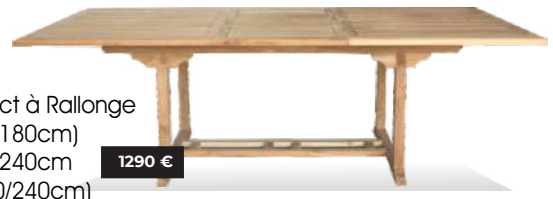

RONDE, CARREE ET A RALLONGE

TABLES
CLASSIC

- 390 €
- 450 €
- 530 €
- 690 €

(80x80cm)
(90x90cm)
(100x100cm*)
(120x120cm)

950 €

Table Rect à Rallonge
(90x120/180cm)
(90x180/240cm)
(120x180/240cm)

1450 €

1290 €

- 450 €
- 490 €
- 550 €
- 690 €

Ø 80cm
Ø 90cm
Ø 100cm*
Ø 120cm

- 450 €
- 550 €
- 690 €
- 950 €

Ø 80cm
Ø 100cm
Ø 120cm
Ø 150cm*

Table Ronde à Rallonge
(120x120/180cm)

890 €

Table Ronde à Rallonge
(120x180/240cm)*

1350 €

RECTANGULAIRE

- 690 €
- 850 €
- 1250 €

(150x90cm)
(190x90cm)
(250x90cm)