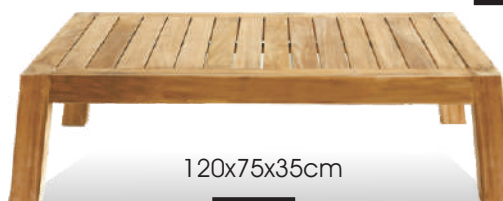

# BONANZA

Single (81x84x28/43/79cm) 1290 €

COPACOBANA 164

New

Sofa 2 Seats (160x84x28/43/79cm) 2490 €

120x75x35cm

690 €

Sofa 3 Seats (210x84x28/43/79cm)