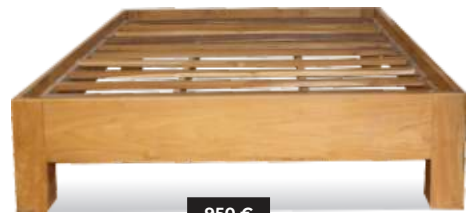

950 €

EMMA
Single 90x100cm

1150 €	140x200cm	180x200cm	1390 €
1290 €	160x200cm	200x200cm	1550 €

270 €

315 €